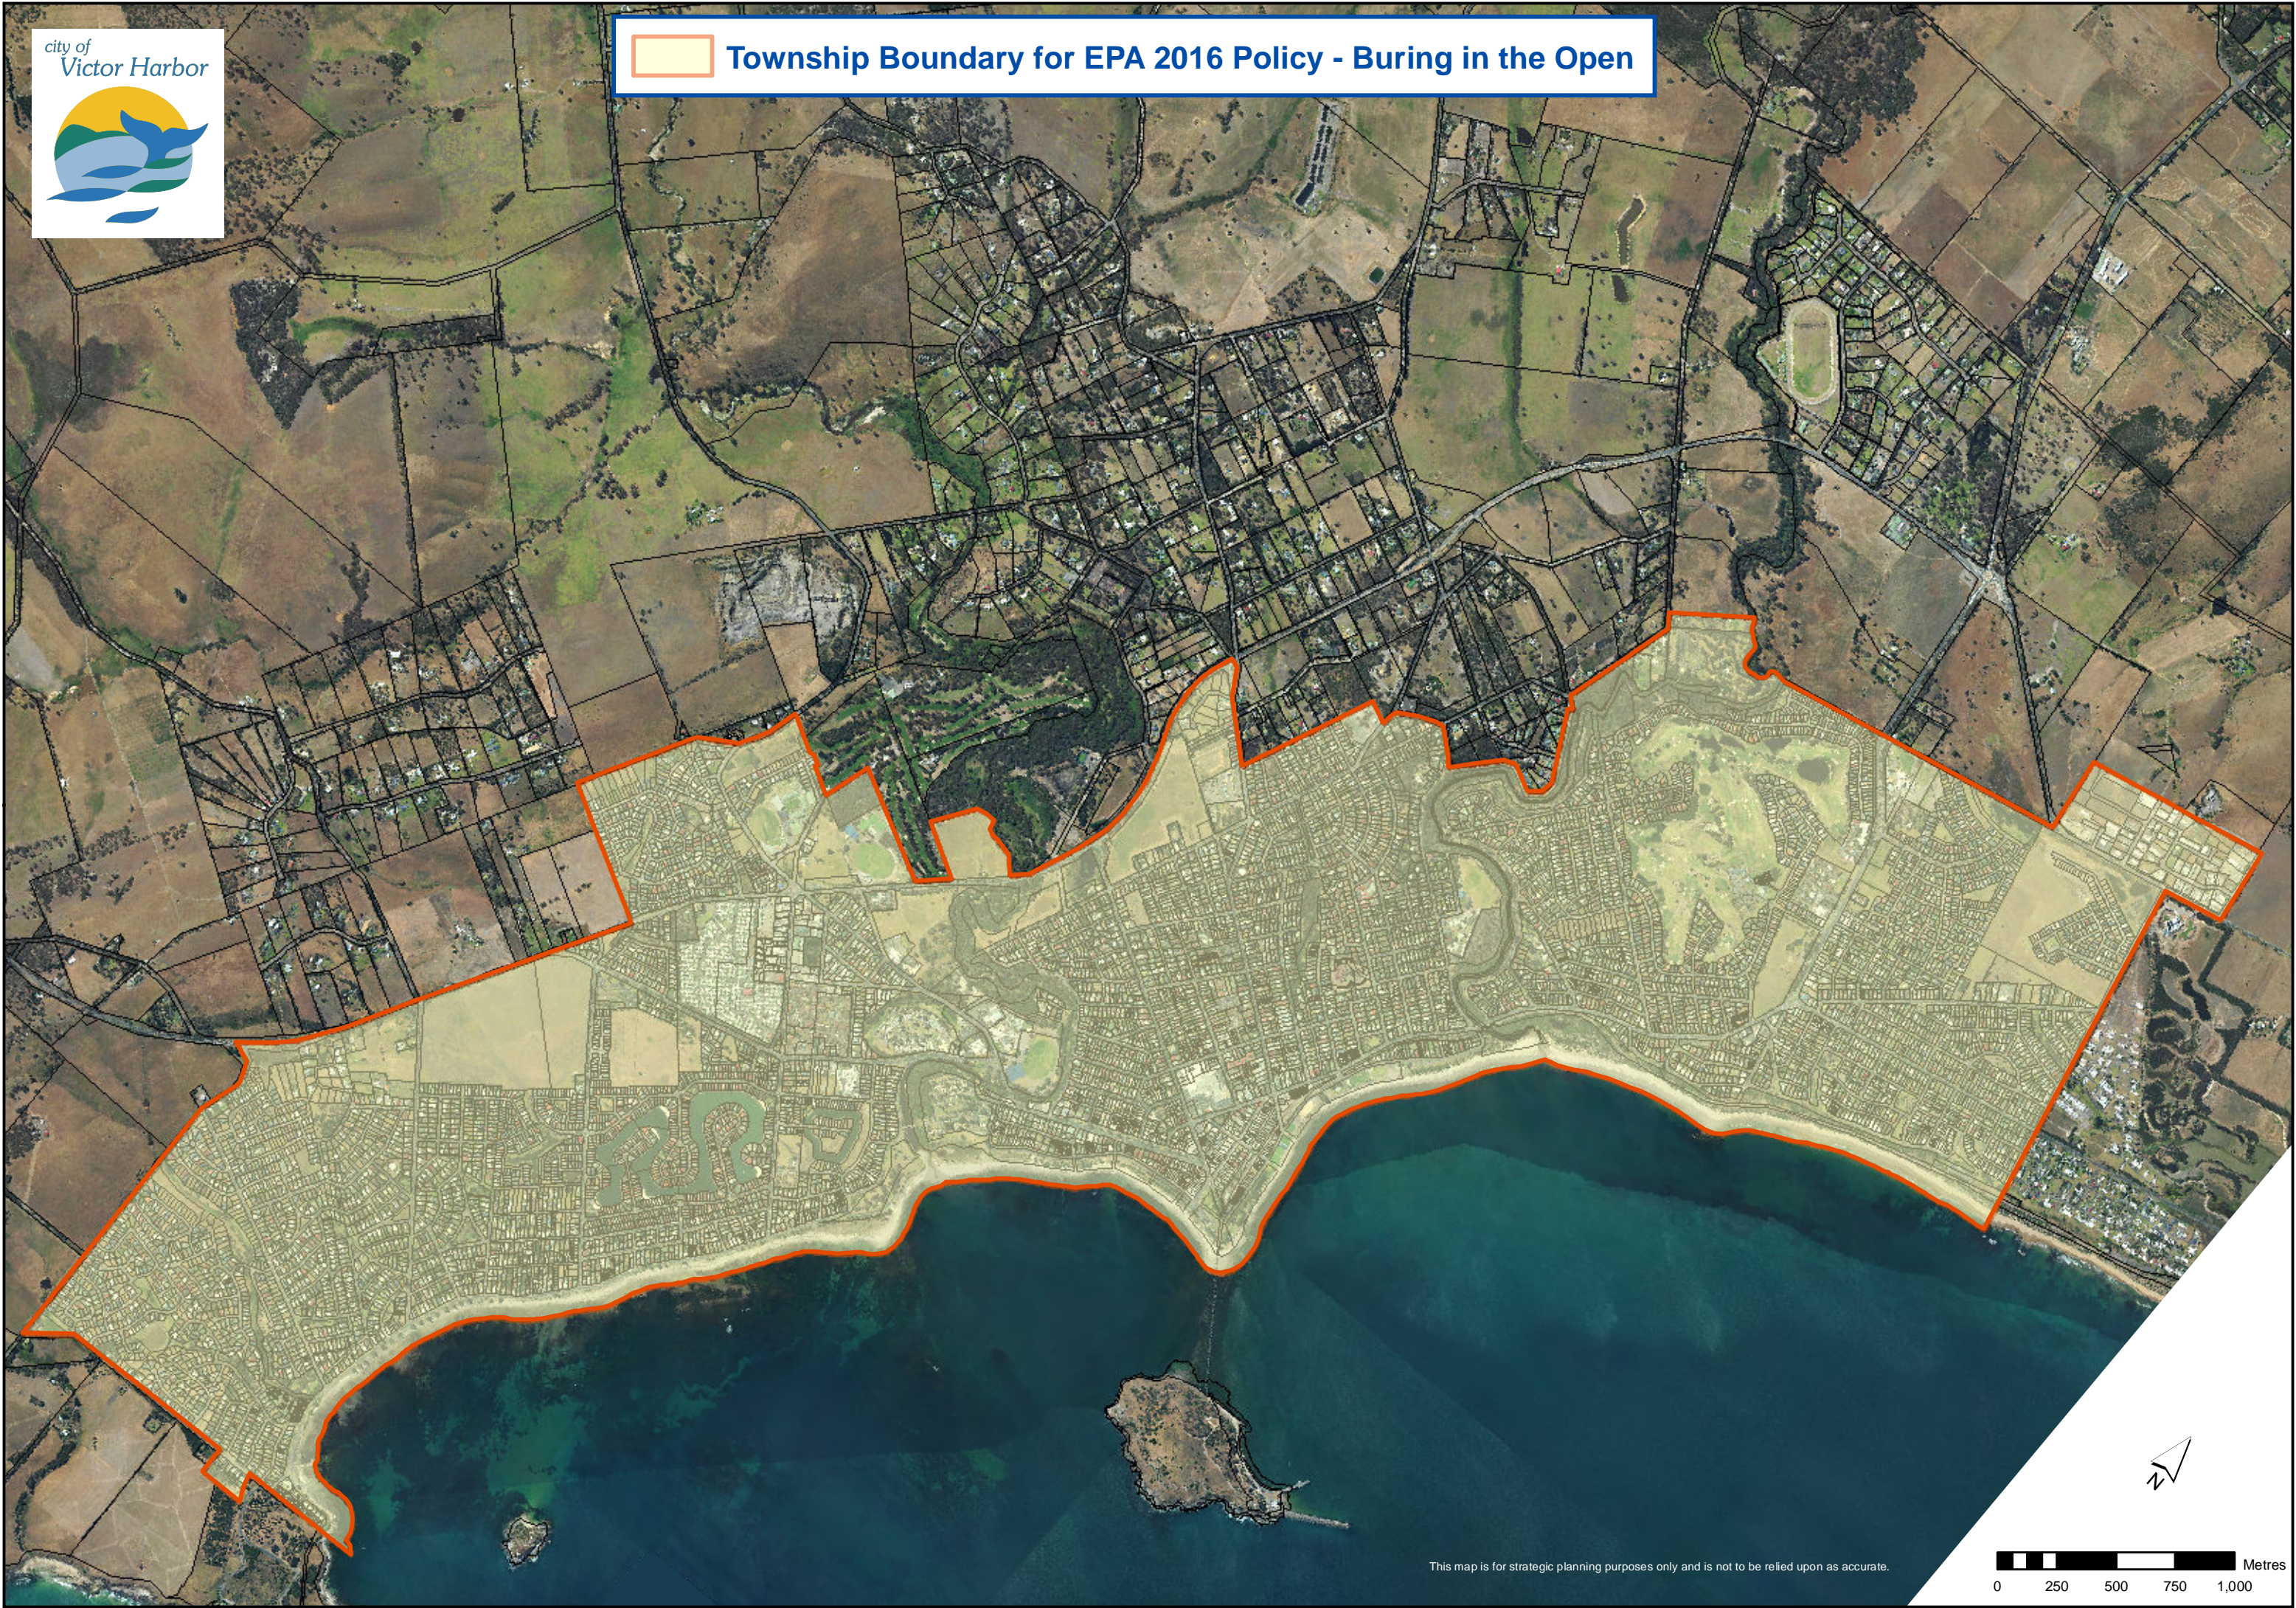

 Township Boundary for EPA 2016 Policy - Buring in the Open

This map is for strategic planning purposes only and is not to be relied upon as accurate.