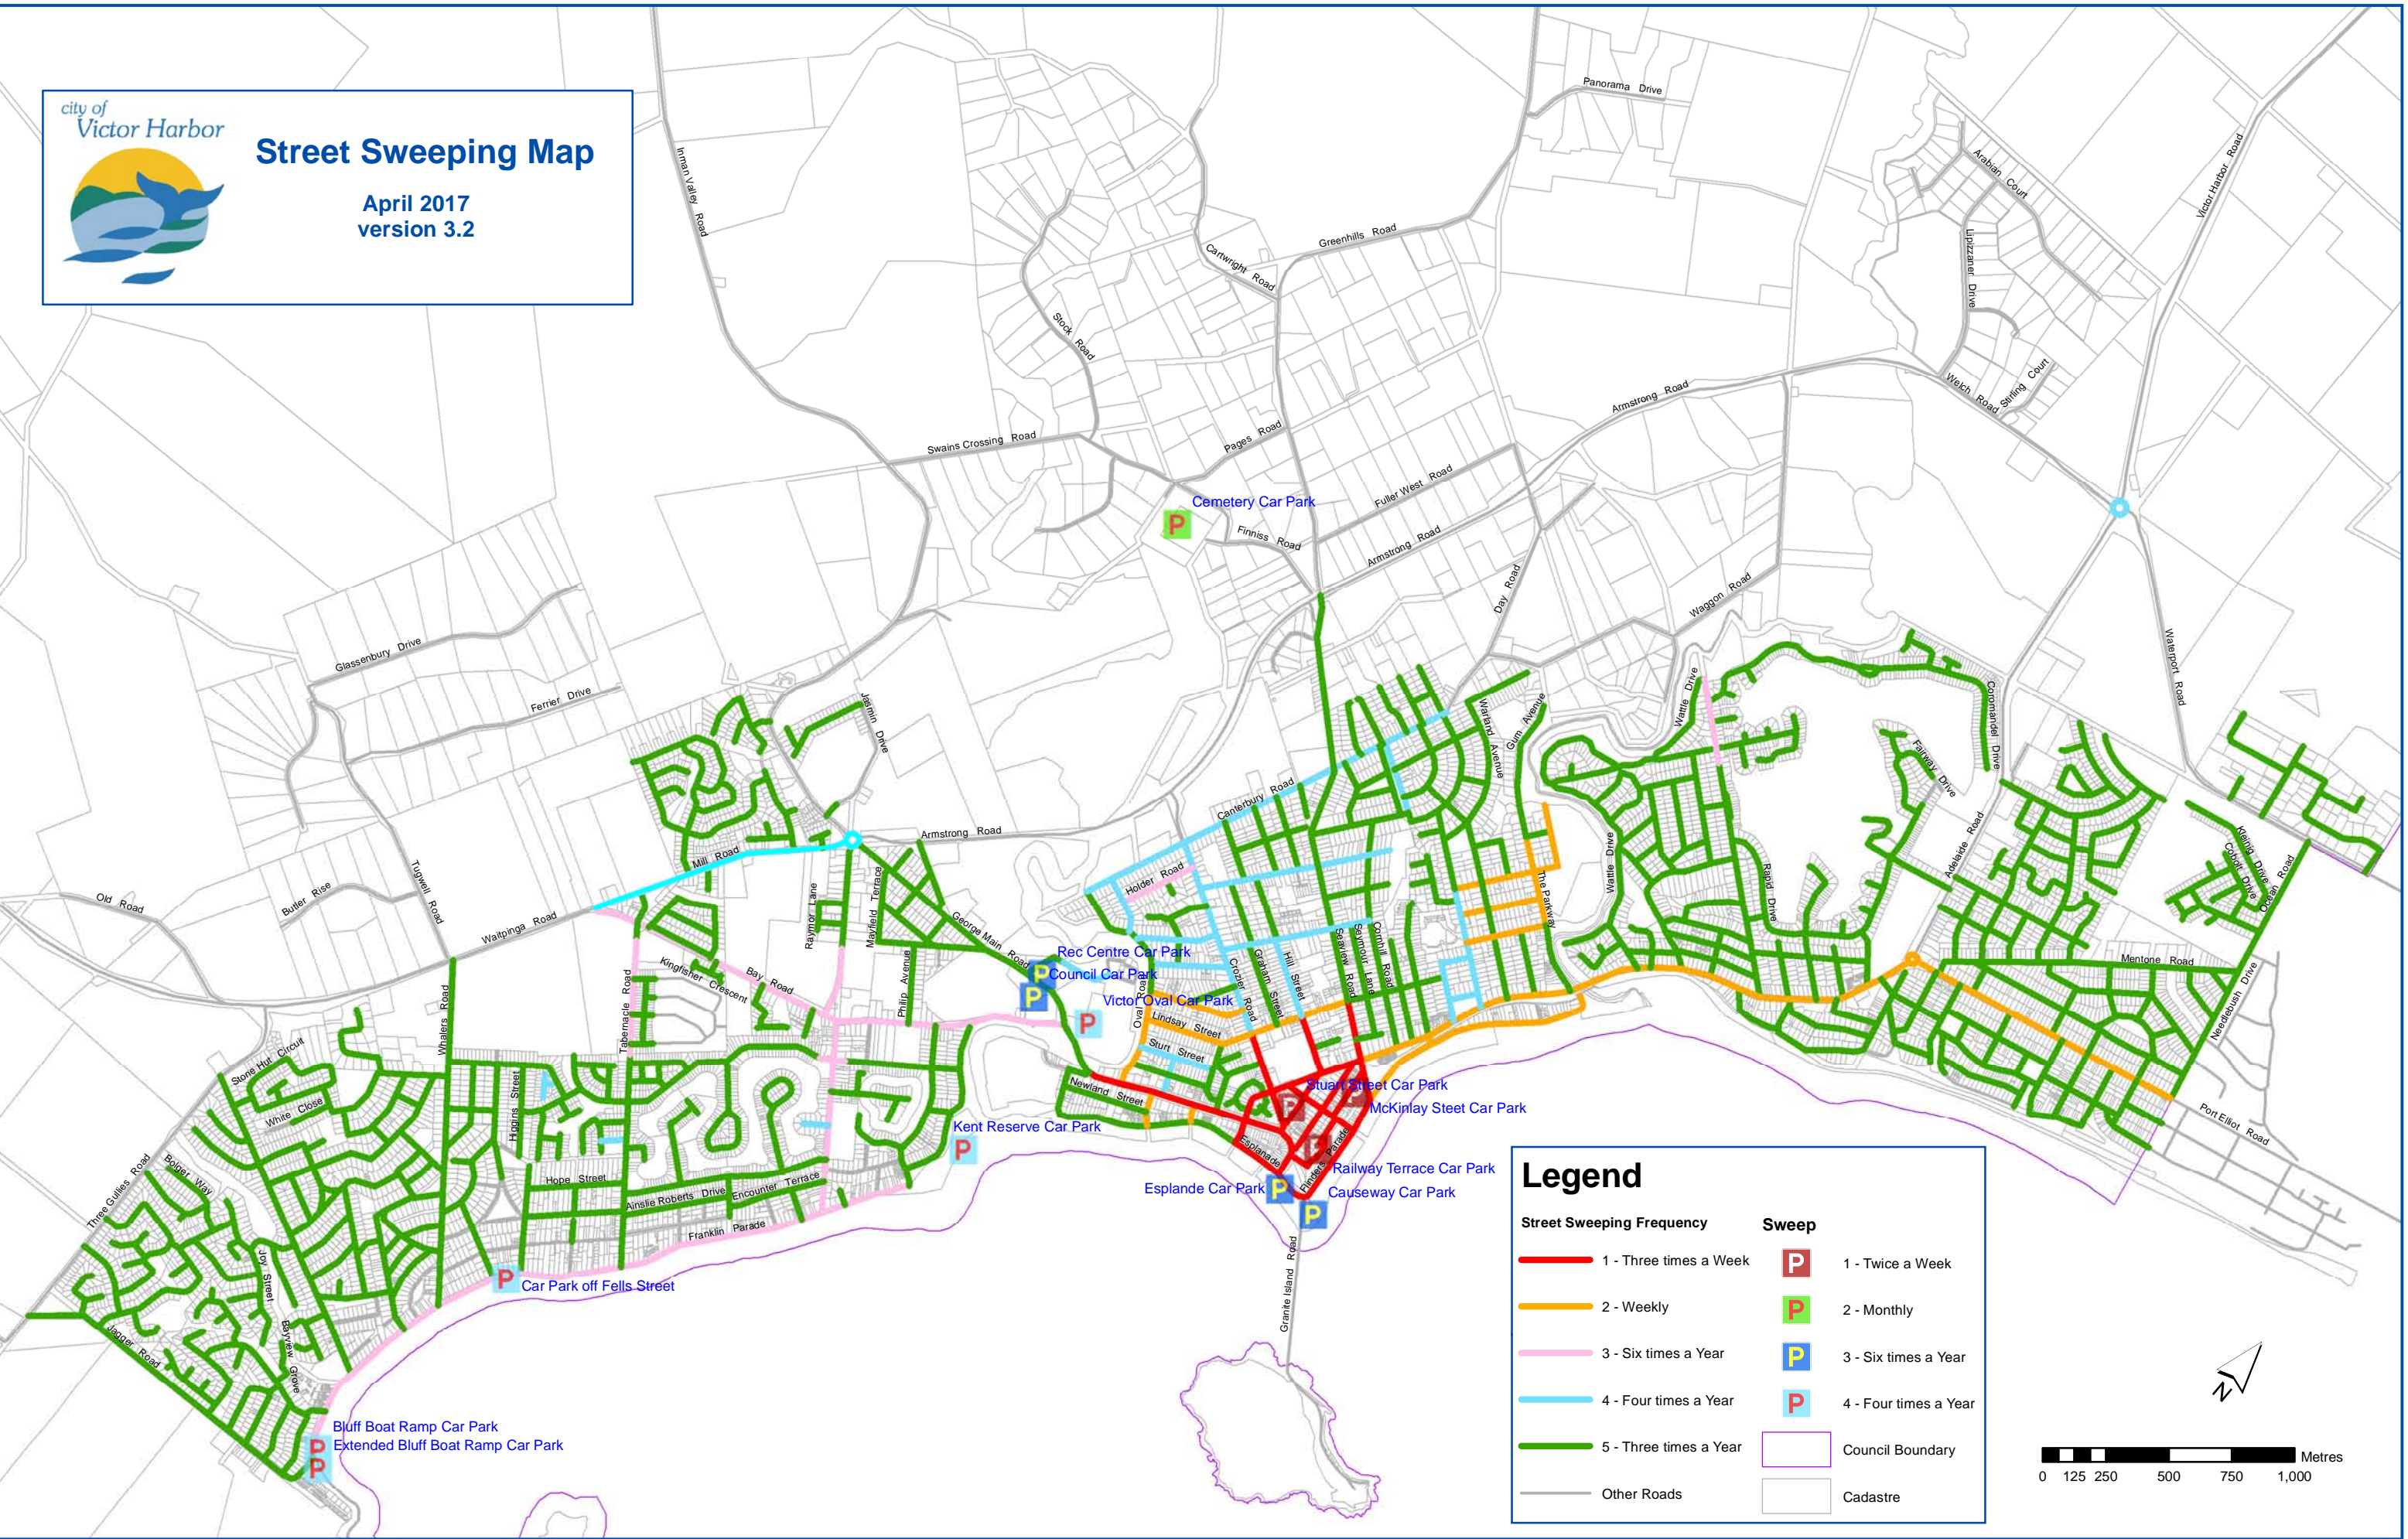

Street Sweeping Map

April 2017
version 3.2

Legend

Street Sweeping Frequency	Sweep
— 1 - Three times a Week	P 1 - Twice a Week
— 2 - Weekly	P 2 - Monthly
— 3 - Six times a Year	P 3 - Six times a Year
— 4 - Four times a Year	P 4 - Four times a Year
— 5 - Three times a Year	 Council Boundary
— Other Roads	 Cadastre